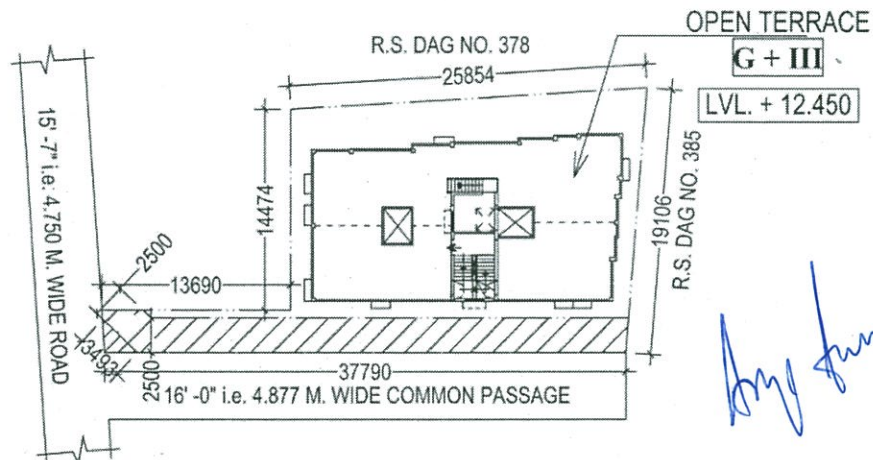

LOCATION DETAILS

Location details of 39/1, Hanspukur Green Park Road, District – 24 Parganas (South), With Project Name **SOLACE JOKA** with clear demarcation of land dedicated for the project along with its boundaries including the latitude and longitude of the end points of the project.

SITE PLAN.

The latitude and longitude of the end points of the project.

REFERENCE POINT MARKED IN THE SITE PLAN OF THE PROPOSAL	CO -ORDINATE IN WGS 84		SITE ELEVATION (AMSL)
	LATITUDE	LONGITUDE	
A	22 ^o 26'48.52"N	88 ^o 17'46.62"E	40 M.