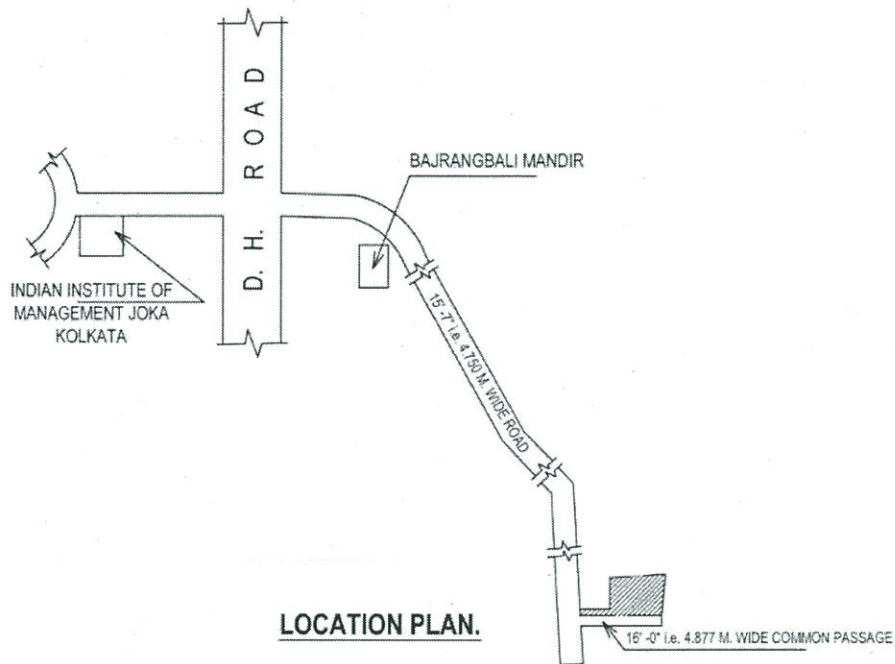

LOCATION DETAILS

Location details of 39/1, Hanspukur Green Park Road, District – 24 Parganas (South), With Project Name **SOLACE JOKA** with clear demarcation of land dedicated for the project along with its boundaries including the latitude and longitude of the end points of the project.

SITE PLAN.

The latitude and longitude of the end points of the project.

REFERENCE POINT MARKED IN THE SITE PLAN OF THE PROPOSAL	CO -ORDINATE IN WGS 84		SITE ELEVATION (AMSL)
	LATITUDE	LONGITUDE	
A	22 ^o 26'48.52"N	88 ^o 17'46.62"E	40 M.